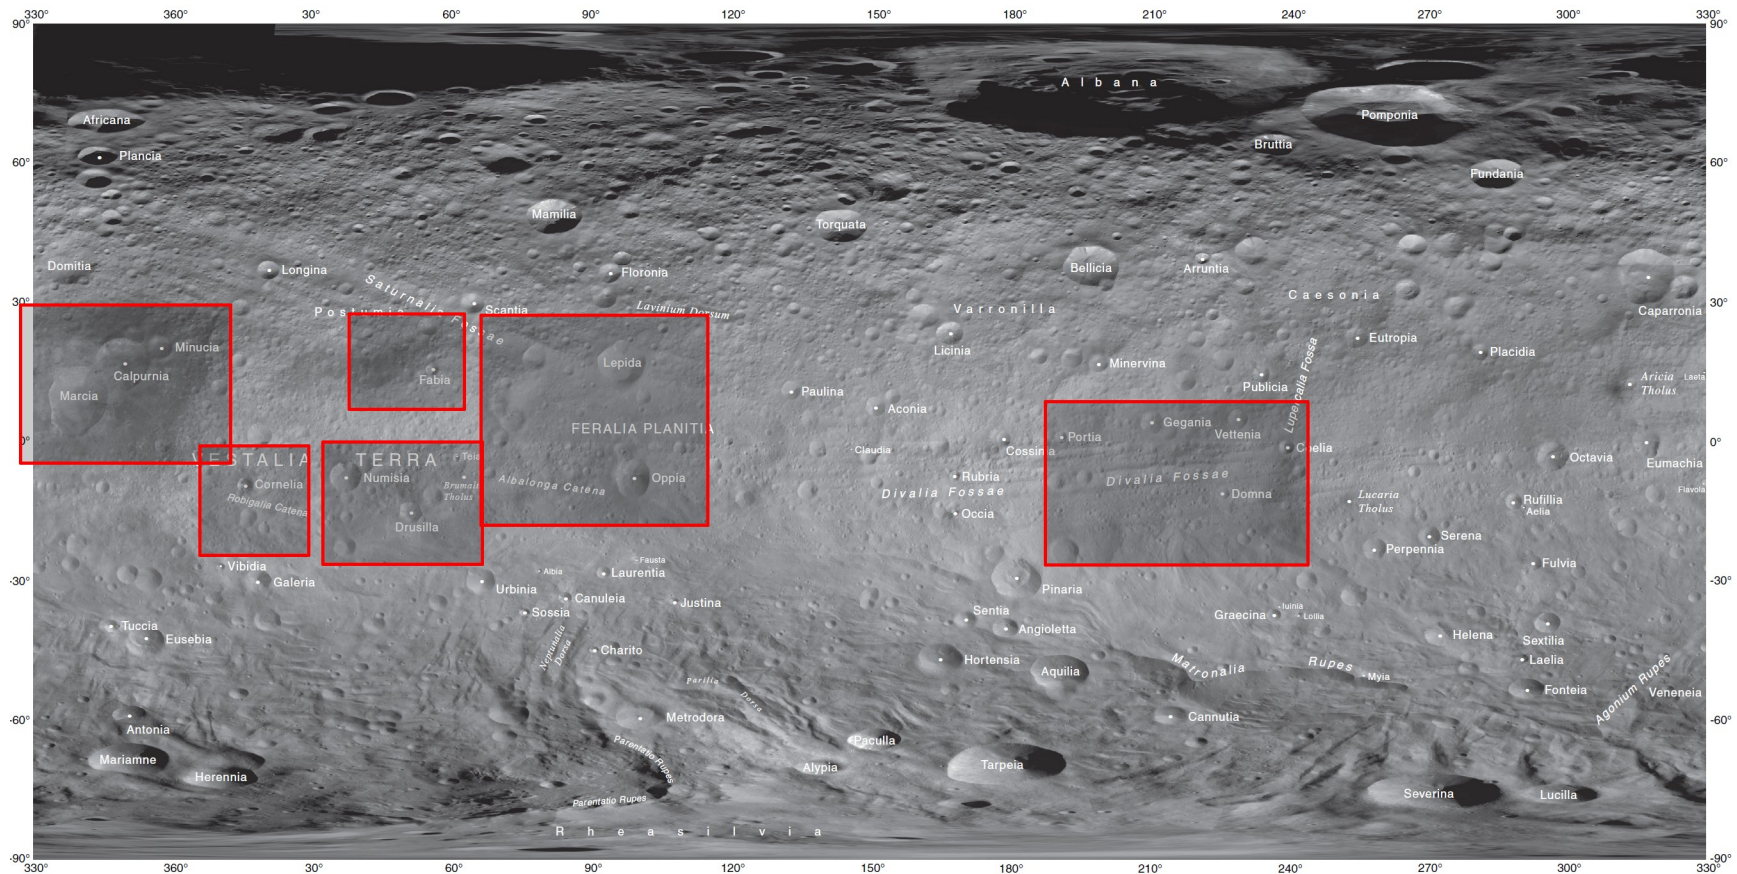

The maps proceeded from the NASA Dawn mission that covered almost all the planet's surface.

The Low, Medium and High-resolution props have mesh geometry for details, besides bump maps.

The materials are in three versions: grayscale, pseudocolor and truecolor. The default is pseudocolor.

### **Gazetteer of Planetary Nomenclature. Target: Vesta**

NASA/JPL-Caltech/UCLA/MPS/DLR/IDA

<https://planetarynames.wr.usgs.gov/Page/VESTA/target>

### **Dawn FC ColorImagery. Solar system Treks**

<https://trek.nasa.gov/vesta/>

## Regions mapped to props:

- Cornelia
- Divalia Fossae
- Fabia
- Lepida
- Numisia – Drusilla
- Snowman (Marcia, Calpurnia and Minucia)

**Gazetteer of Planetary Nomenclature. Target: Vesta, <https://planetarynames.wr.usgs.gov/Page/VESTA/target>**