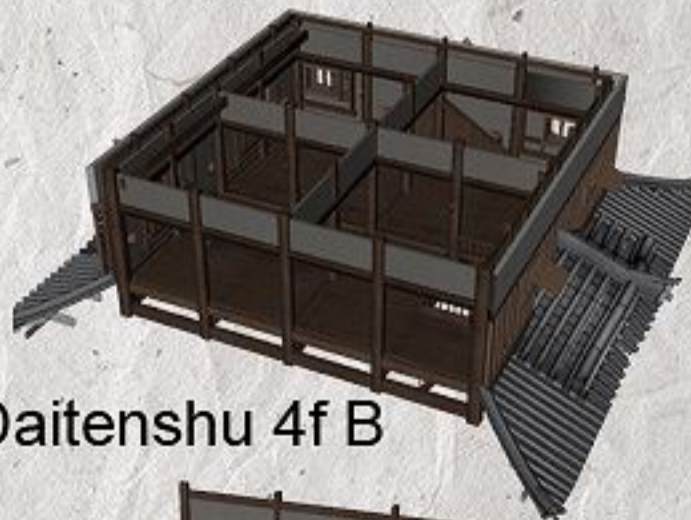

Daitenshu 3f SEN